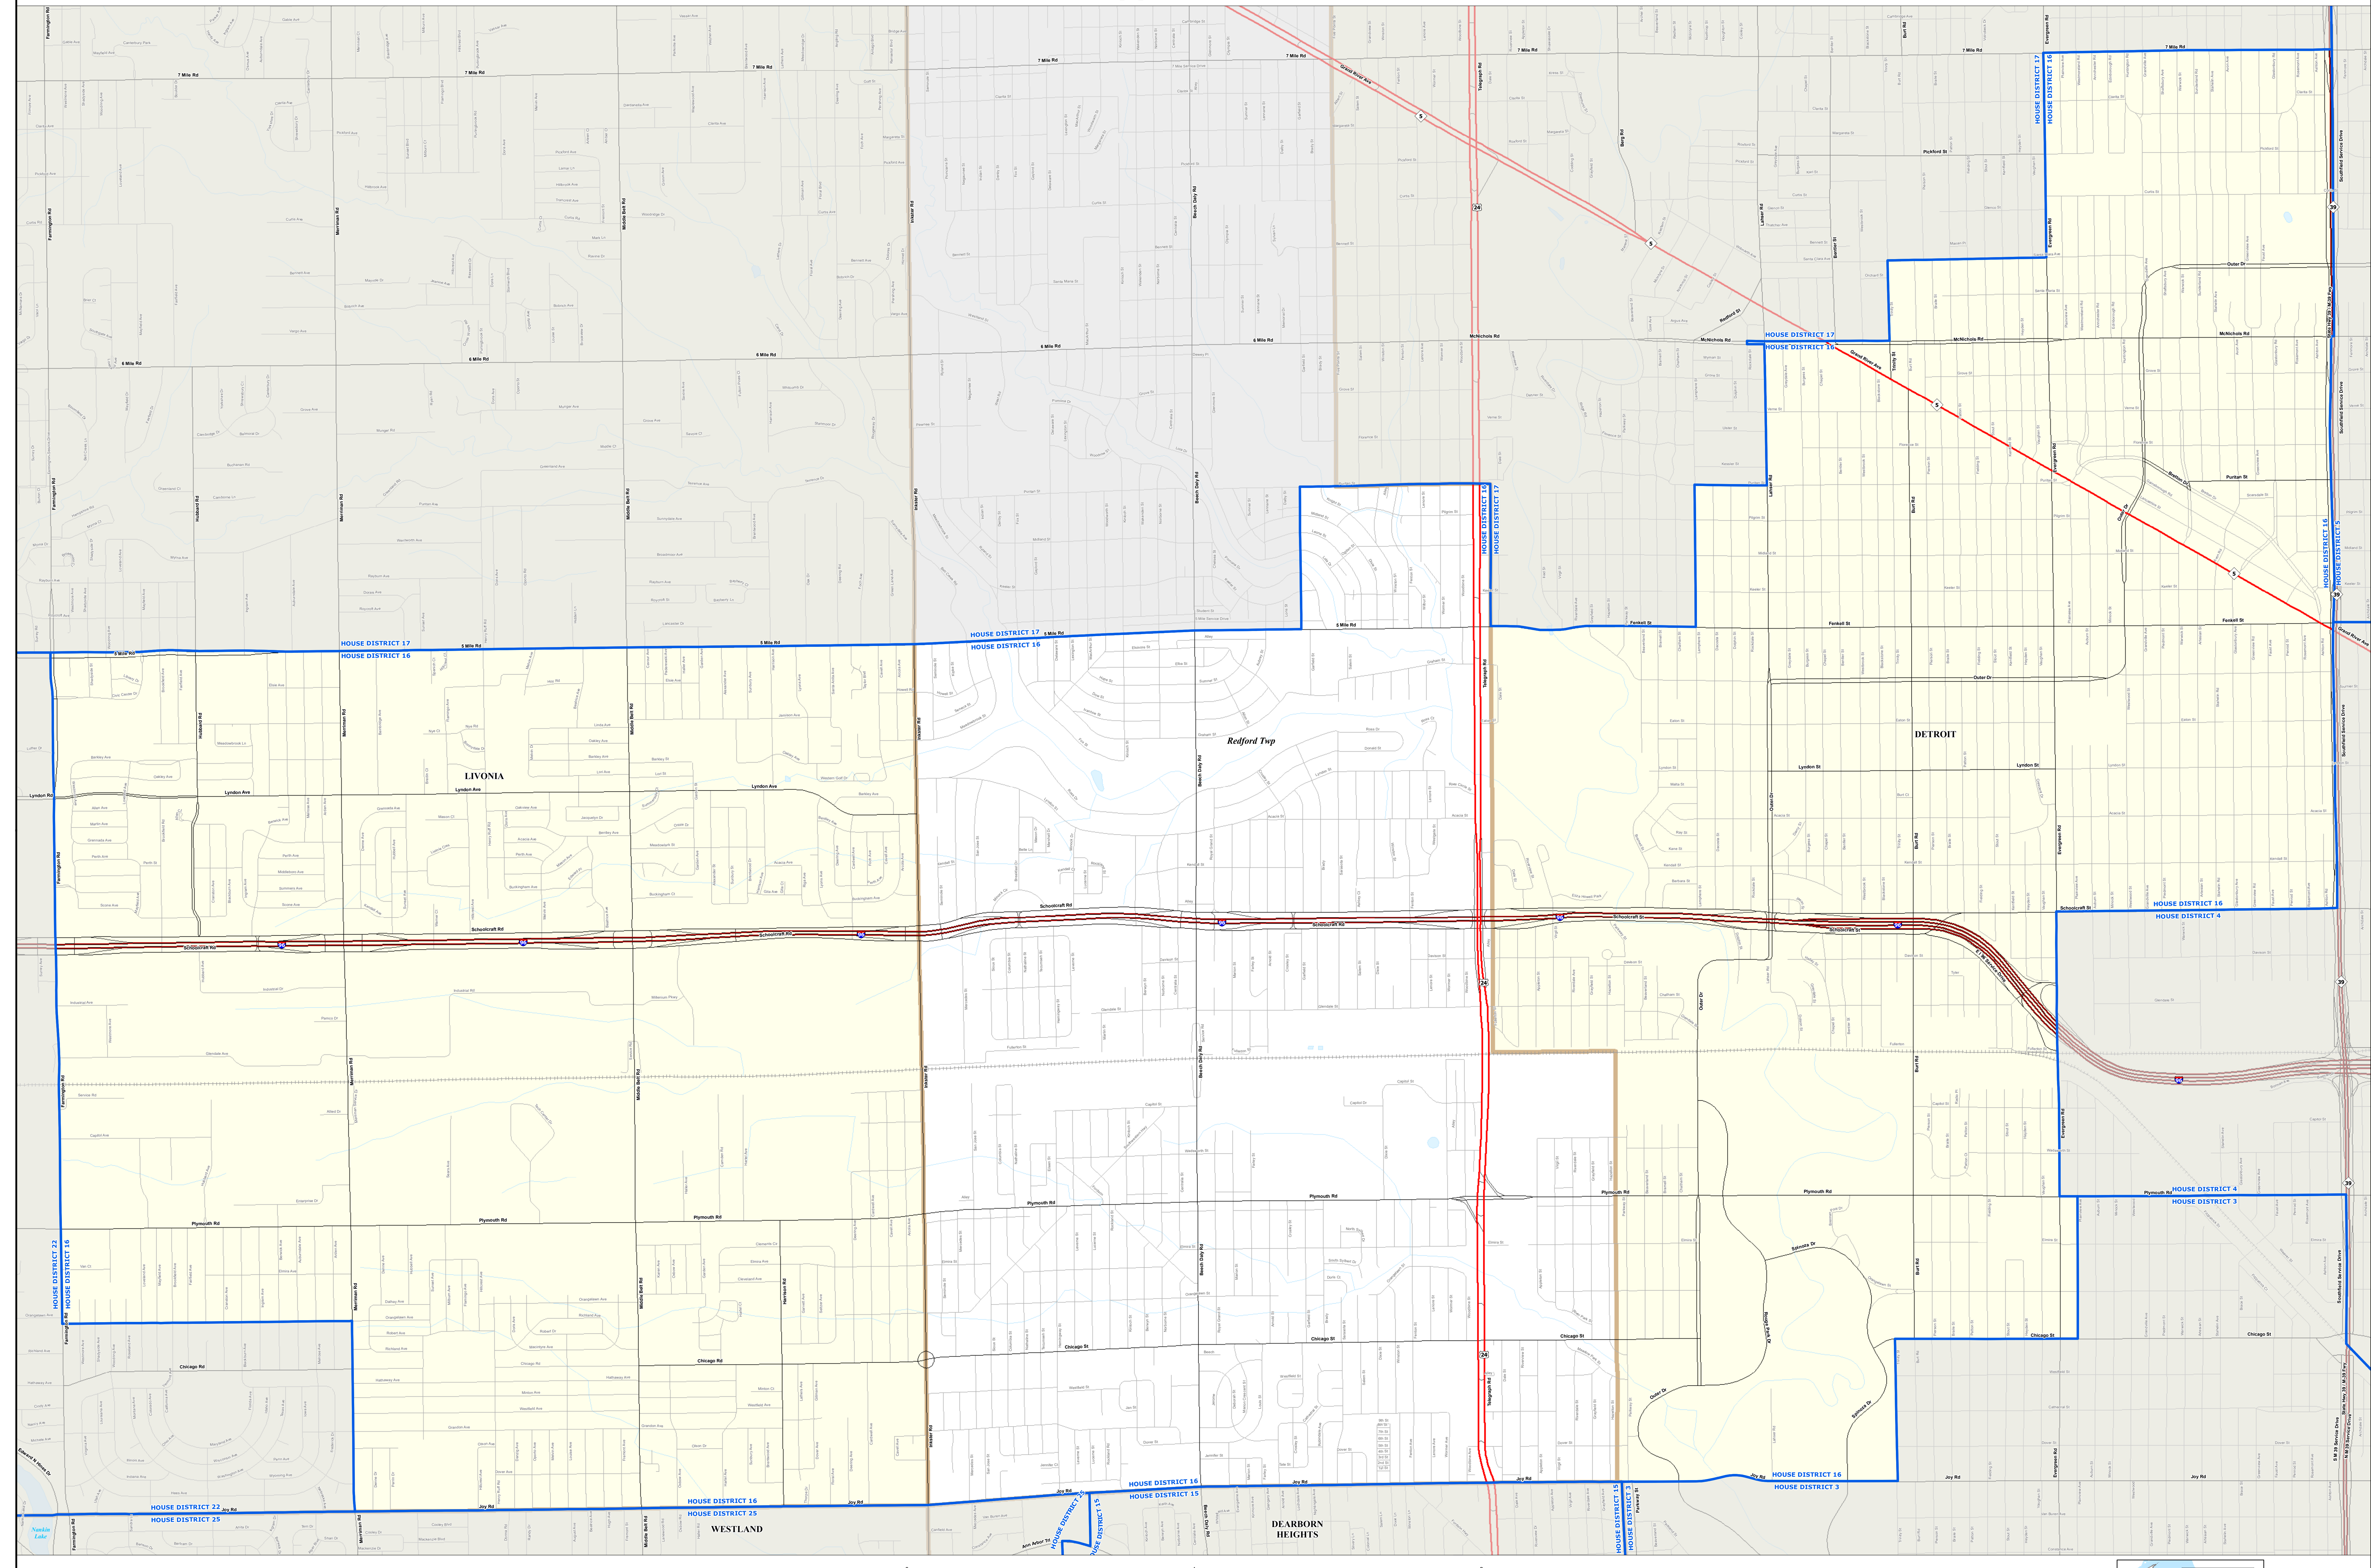

MICHIGAN STATE HOUSE DISTRICT 16

2021 Apportionment Plan

Legend

House District	Township	Freeway	Railroad
City	County	Highway	Water Feature
Village	State	Primary Road	River, Stream, or Drain
Unincorporated Place	Local Road